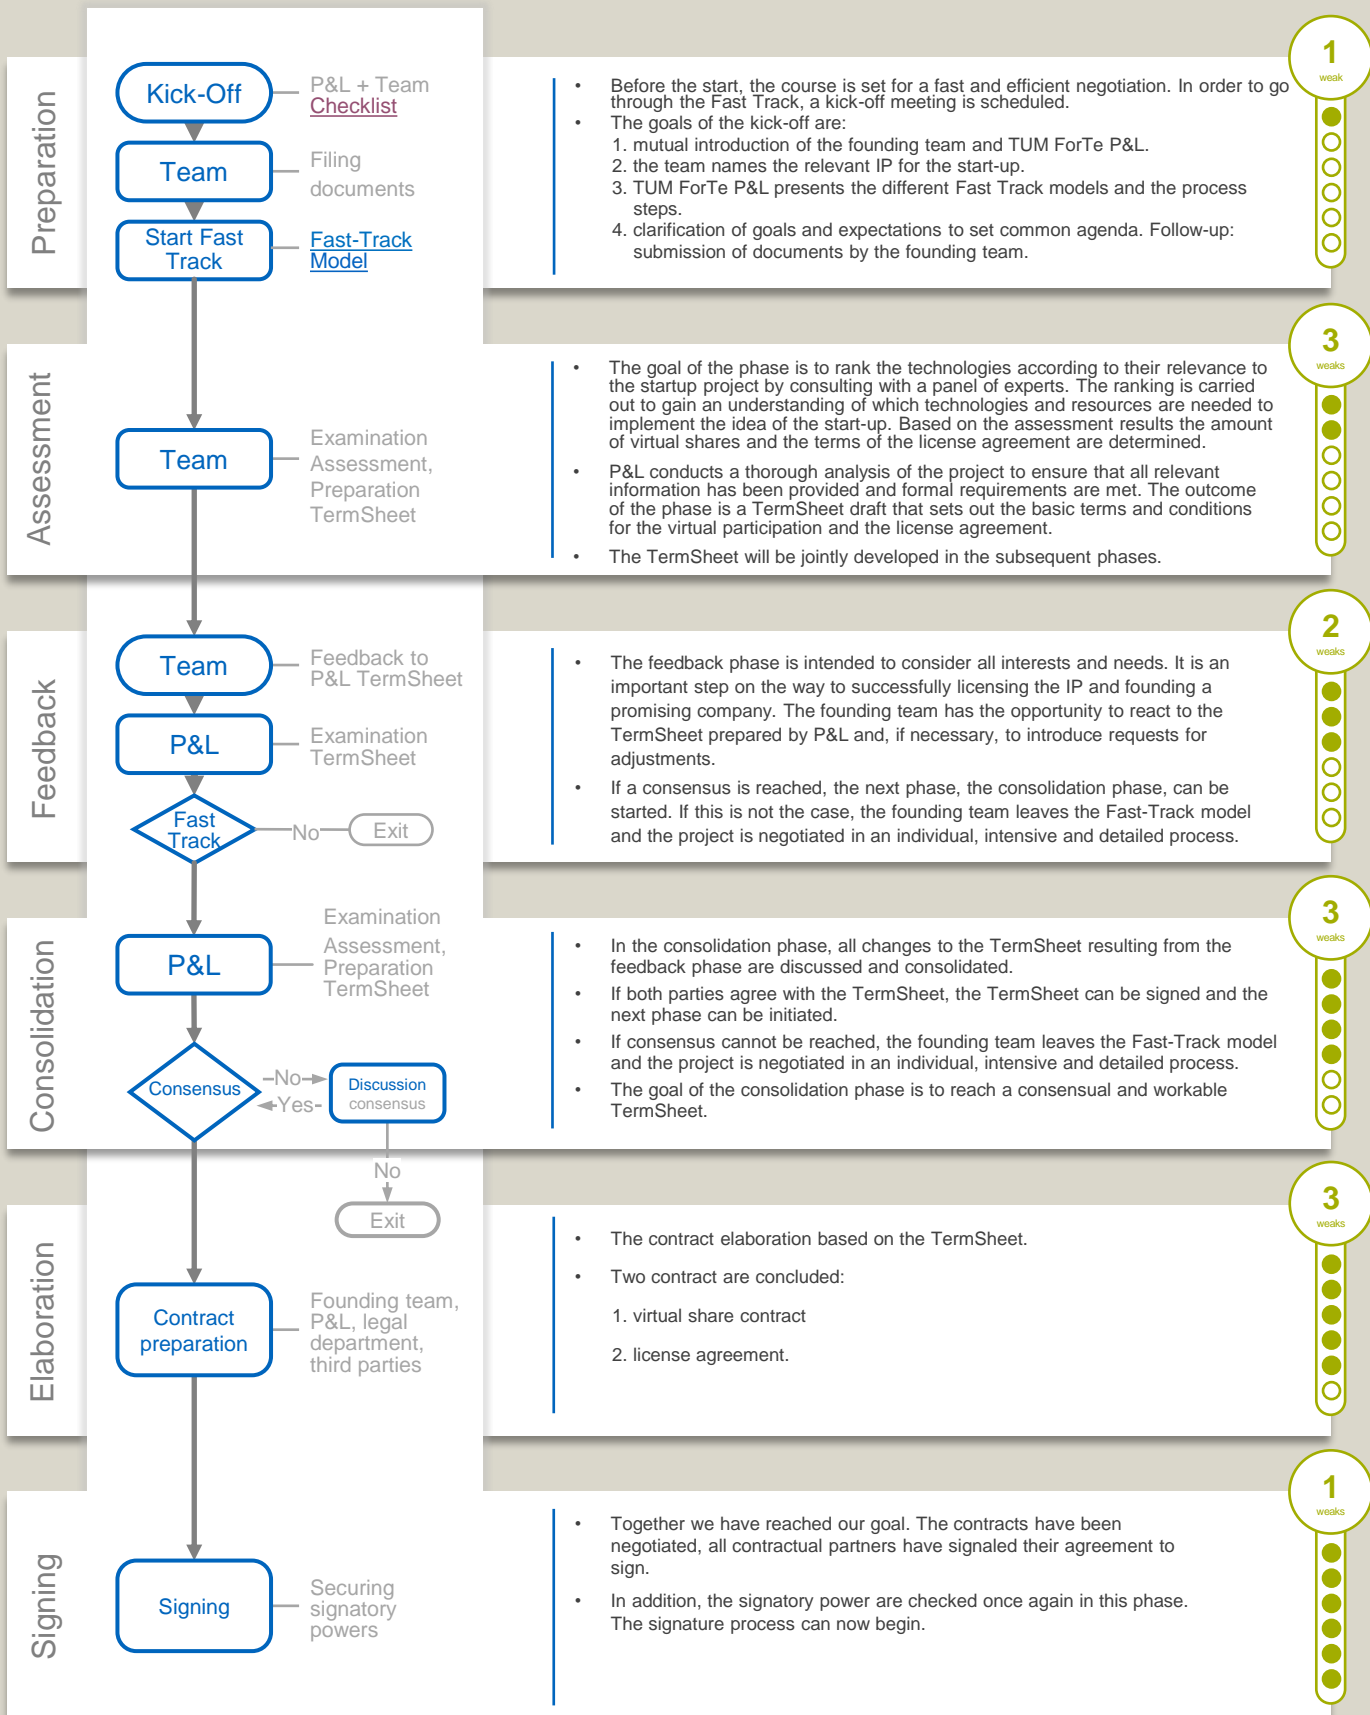

TUM IP Fast-Track Process

contact